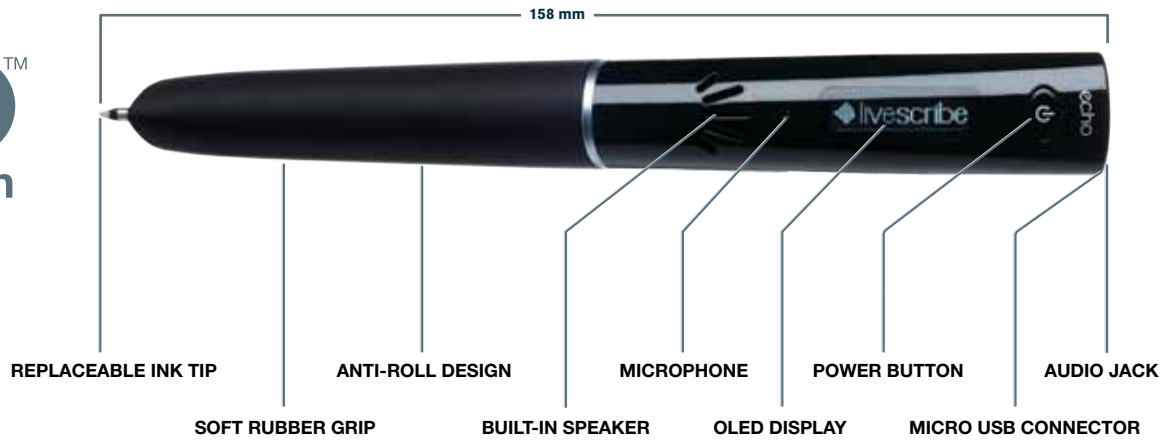

# echo™ smartpen

Records over 200 hours of audio\*  
and thousands of pages of notes.  
Customize with more applications.  
Includes Livescribe Connect Basic.

Records over 400 hours of audio\*  
and thousands of pages of notes.  
Customize with more applications.  
Includes Livescribe Connect Premium.

### Connect Basic

Connect Basic includes Facebook, Evernote®, MyLivescribe, and mobile connectors. All smartpen users can download Connect Basic for FREE. All Pulse™ and 2GB Echo smartpen users can upgrade to Connect Premium for additional sharing capabilities.

## HARDWARE

Product Design	Sleek ergonomic design
Processor	ARM 9
Screen	96x18 OLED Display
Camera	High speed infrared camera (over 70 images/sec)
Storage	2GB NAND (over 200 hours recording time) 4GB NAND (over 400 hours recording time) 8GB NAND (over 800 hours recording time)*
Battery	Rechargeable lithium (non-removable)
Grip	Rubberized (Echo 4GB, 8GB, and 8GB Pro Pack) Standard (Echo 2GB)
Audio - Record	Smartpen embedded microphone - mono recording**
Audio - Playback	Embedded speaker Standard 3.5mm audio jack for use with your favorite earbuds or the Echo 3-D Premium Recording Headset**
PC Connectivity	Micro USB cable for charging and data transfer
Size & Weight	Length: 158 mm (6.22 in.) Width: 19.7 mm (0.78 in.) at top 11.5 mm (0.45 in.) at tip Weight: 36 grams (1.3 oz.) without cap